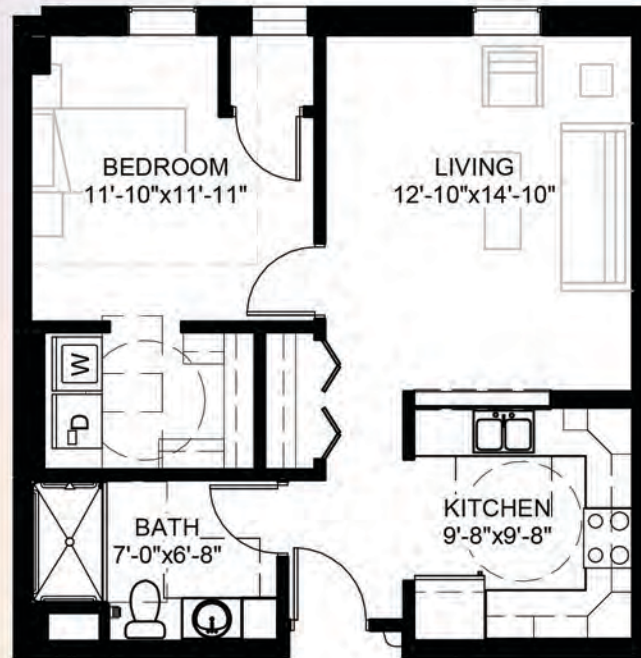

Opal 1
1 Bedroom
665 SF

Apartments
3308
4307
5307

AURORA
on France

Vibrant Senior Living and Care

www.AuroraOnFrance.com

C3 — *PLEASE NOTE: Actual Room Dimensions May Vary.