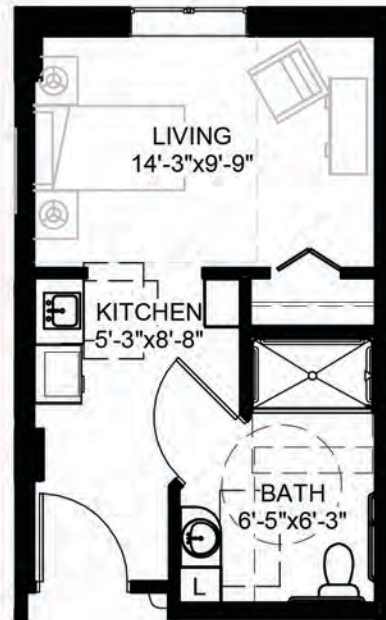

**Sapphire 1**  
**Memory Care**  
**357 SF**

Apartments  
1123  
1221

*Vibrant Senior Living and Care*

[www.AuroraOnFrance.com](http://www.AuroraOnFrance.com)

M1 — \*PLEASE NOTE: Actual Room Dimensions May Vary.