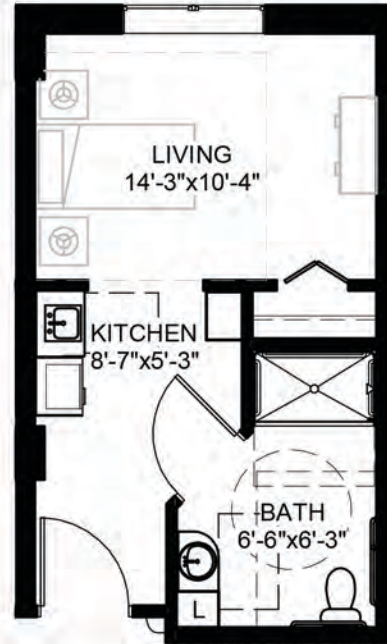

Sapphire 2

Memory Care
381 SF

Apartment
1216

Vibrant Senior Living and Care

www.AuroraOnFrance.com

M2 — *PLEASE NOTE: Actual Room Dimensions May Vary.