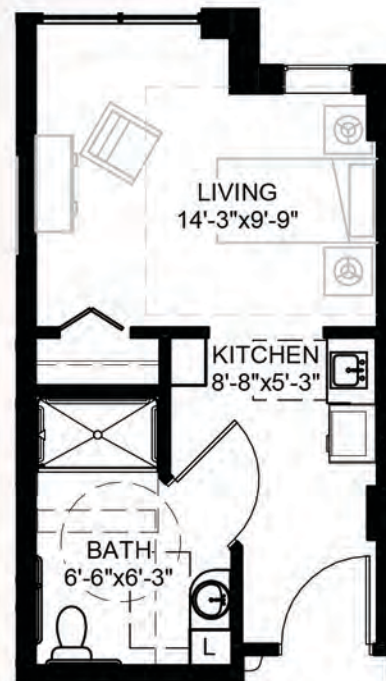

Sapphire 4
Memory Care
387 SF

Apartments

- 1106
- 1122
- 1204
- 1220

Vibrant Senior Living and Care

www.AuroraOnFrance.com

M4 — *PLEASE NOTE: Actual Room Dimensions May Vary.