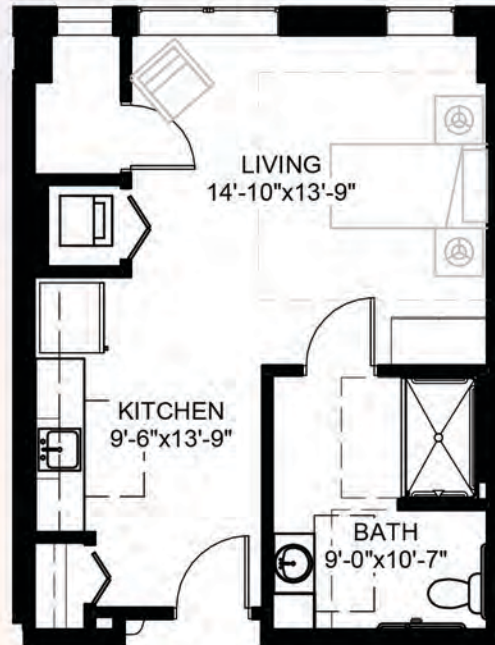

Topaz 1

Studio
497 SF

Apartments
4110
5110

AURORA
on France

Vibrant Senior Living and Care

www.AuroraOnFrance.com

C1 — *PLEASE NOTE: Actual Room Dimensions May Vary.