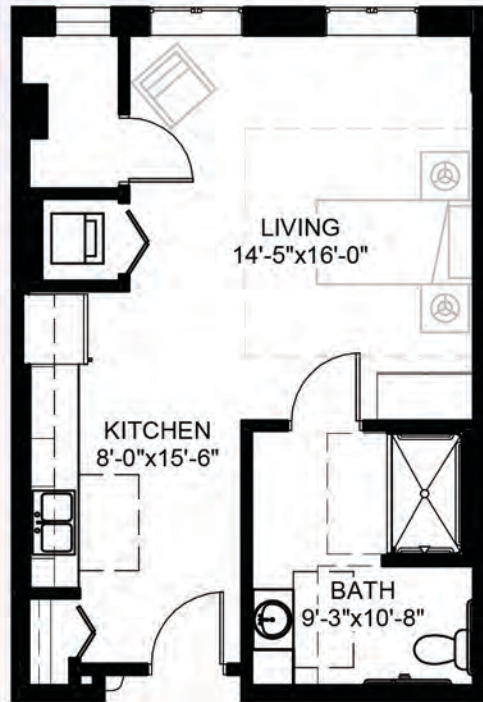

Topaz 2

Studio

543 SF

Apartments

3209

4209

5209

AURORA
on France