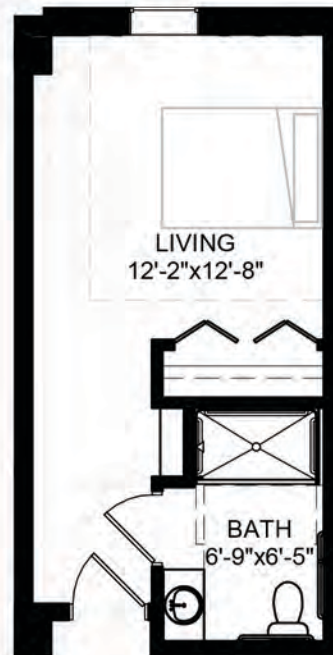

**Topaz 3**  
**Guest Unit**  
**331 SF**

Apartments  
3309  
3311

**AURORA**  
on France

*Vibrant Senior Living and Care*

[www.AuroraOnFrance.com](http://www.AuroraOnFrance.com)

GUEST UNIT — \*PLEASE NOTE: Actual Room Dimensions May Vary.