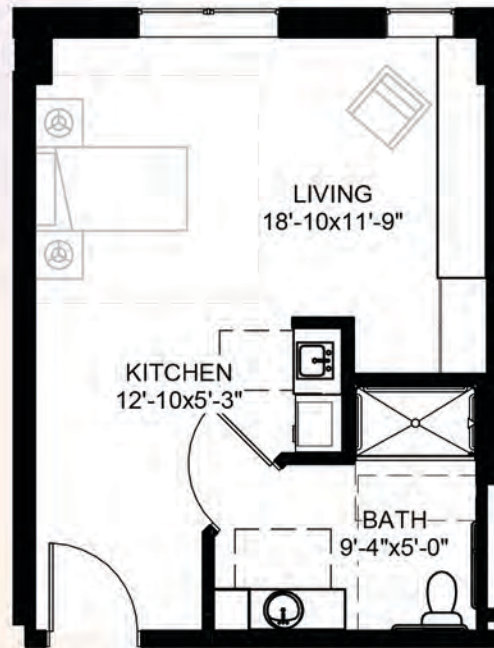

Topaz 5

Studio

497 SF

Apartment

3116

AURORA
on France

Vibrant Senior Living and Care

www.AuroraOnFrance.com

CARE SUITE 2 — *PLEASE NOTE: Actual Room Dimensions May Vary.